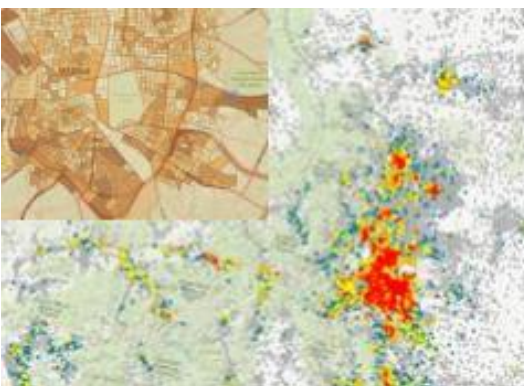

High Quality Custom Maps

A customized basemap delivers a visual representation of relevant data to be visualized behind working layers allowing informed decisions, and interoperability of mapping data

High Resolution Imagery

High-quality → Accurate → Current → 30cm → 15cm

Specialized Layers

Points of Interest

- Restaurants
- Parking
- Fuel
- Banks
- Attractions
- Cinemas
- Retails
- Post Offices
- Schools & Universities
- Services
- Hotels
- Hospitals & Doctors
- Department Stores
- Rentals
- Sports
- Museums
- Community
- Public Works
- Military
- Pedestrian & Bike
- And More...