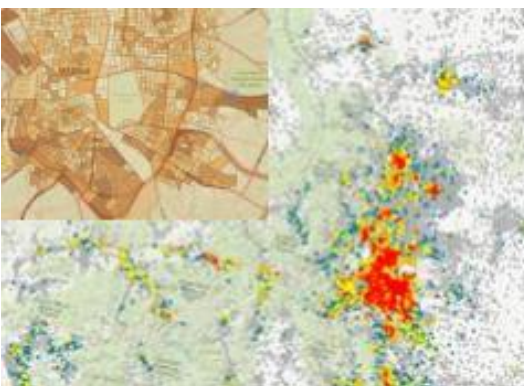

# High Quality Custom Maps

A customized basemap delivers a visual representation of relevant data to be visualized behind working layers allowing informed decisions, and interoperability of mapping data

## High Resolution Imagery

High-quality → Accurate → Current → 30cm → 15cm